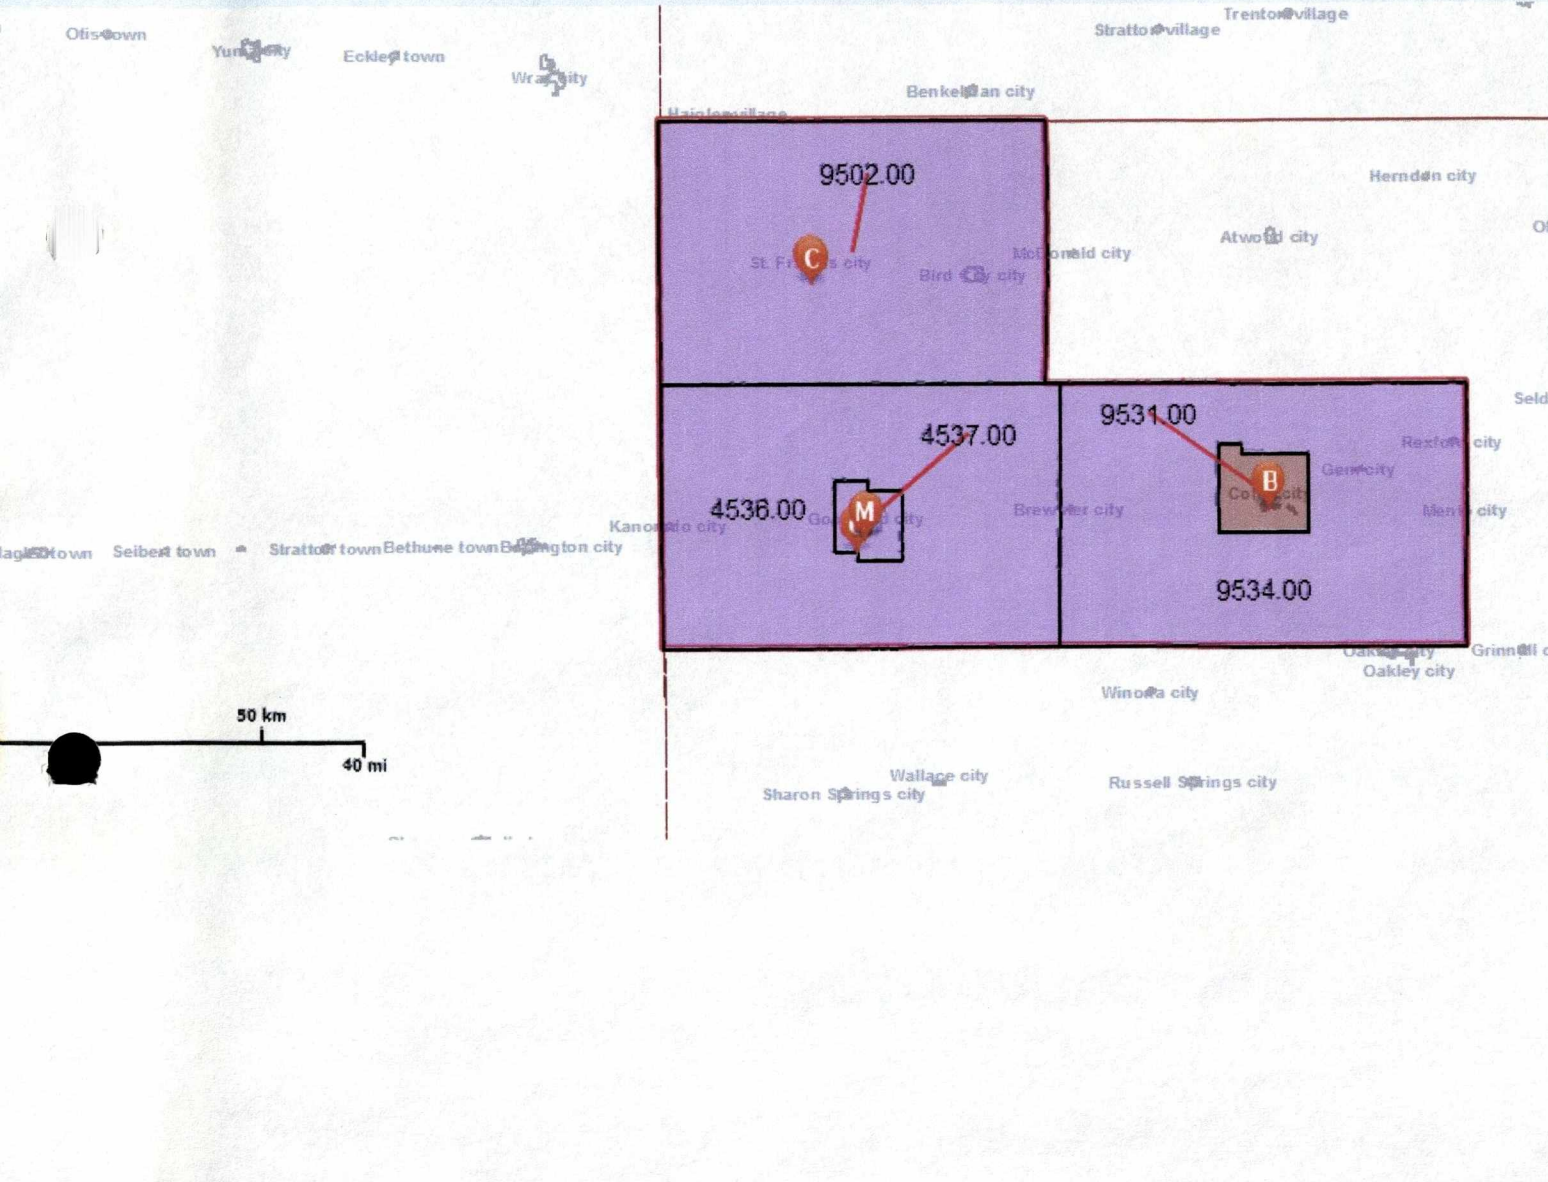

Bankwest Assessment Area Map

Branch Locations

Census Tracts

City Names

Legend

Census Year - 2010

Income

- Low
- Moderate
- Middle
- Upper
- Unknown

Ob

- Unknown

AA Boundary

Layers

- WaterBody

Bank Branch

B Branches with ATM

C Cash Only ATM

M Main Office without ATM

50 km

40 mi